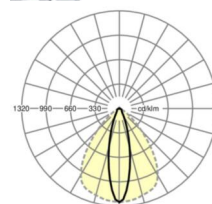

CHARACTERISTICS

Order number	19520004030
EAN number	4020863428939
Commodity code	94051190
Certification mark	IP 20, Protection class I, ENEC10 VDE, F, HACCP DIN10500/Food/IFS-application-related suitability/BRC, Indoor, CE
Impact resistance (IK rating)	IK03 (-20°C bis 35°C)
Ambient temperatur	ta -20°C to 35°C
Warranty period	5 years
State funding programs	BEG - Federal funding for efficient buildings (valid only for Germany)

ELECTRICAL ENGINEERING

Controller	Electronic driver (1 pcs.)
System output	49W
Mains voltage	230V/50Hz
Energy efficiency class/light source	B

LIGHTING TECHNOLOGY

Placement	LED, Colour rendering/Light colour CRI ≥ 80 / 4000K
Colour tolerance (MacAdam)	3SDCM
Nominal luminous flux	8646lm
LED service life	50000h L80/B10 (Tq 35°C), 70000h L80/B50 (Tq 35°C), 100000h L80/B50 (Tq 30°C)
Luminaire luminous efficiency	176lm/W
Beam angle	25° (C0) / 100° (C90)
UGR lat./long.	17.9 / 23.2

MECHANICS

Housing colour	traffic white RAL 9016
Dimensions (LxWxH/DxH)	1531mm x 55mm x 37mm
Weight (net)	1.65kg
Type of installation	Mounting rail system installation, Light structure

Dimensions

L	1531 mm	Length
B	55 mm	Width
H	37 mm	Height

DEEP-LINK

<https://www.regiolux.de/en/article/19520004030>

Reference	LED 8000lm 840
ηLB	100 %
Φ ↓/↑	98 % / 2 %
UGR lat./long.	17.9 / 23.2